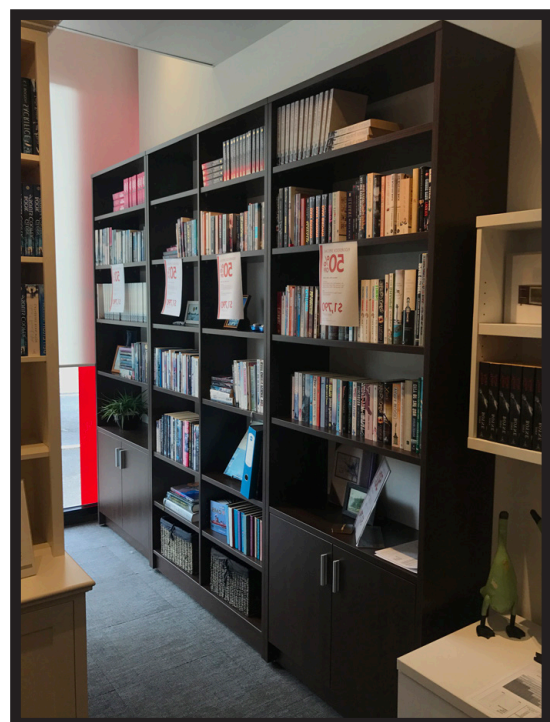

WAREHOUSE ADDRESS:
Shop 15, 51 Kalman Drive, Boronia
P: 9889 4457

NEW SHOWROOM ADDRESS:
624 Camberwell Road, Camberwell
www.homeofficemadeeasy.com.au

SOUTH AFRICAN SAPELE BOW FRONT DESK:
2100L x 750/ 900D x 720H

Finish: Sapele over Moose

\$530
~~\$1,770~~

**VIEW THIS UNIT IN OUR
SHOWROOM TODAY!**

70%

ELEMENTS BOOKCASES
3000L x 300/350D x 2400H

Comprising:
LHS - Bookcase 900L x 350D x 2400H with doors
Center - Bookcase 1200L x 300D x 2400H no doors
RHS - Bookcase 900L x 350D x 2400H with doors

Finish: Wenge with White 200 Backing

\$1,790
~~\$3,575~~

**VIEW THIS UNIT IN OUR
SHOWROOM TODAY!**

50%

Some specials not on display in showroom. Units able to be viewed in our Warehouse by appointment only.