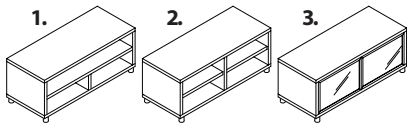

624 Camberwell Road, Camberwell 3124

tel 9889 4457

www.homeofficemadeeasy.com.au

ABN 90 093 021 795 ACN 093 021 795

PARAGON ENTERTAINMENT UNITS

JANUARY 2014

ENTERTAINMENT CREDENZA - 510mm Deep x 560mm High

		LENGTH										
		450mm	600mm	700mm	800mm	900mm	1000mm	1100mm	1200mm	1300mm	1400mm	1500mm
TYPE	1. Fixed Shelf											
	2. Adjustable Shelf											
	3. Glass Swing Doors											

STORAGE CREDENZA - 510mm Deep x 560mm High

		LENGTH										
		450mm	600mm	700mm	800mm	900mm	1000mm	1100mm	1200mm	1300mm	1400mm	1500mm
TYPE	1. Open Drawers											
	2. Swing Doors											
	3. DVD Drawers											

WALL MOUNTED SHELVES- 250mm Deep

		LENGTH										
		450mm	600mm	700mm	800mm	900mm	1000mm	1100mm	1200mm	1300mm	1400mm	1500mm
TYPE	1. Single Tier - 350mm High											
	2. Double Tier - 700mm High											
	3. Triple Tier - 1050mm High											

ALL IN ONE UNITS- 510mm Deep x 560mm High

		LENGTH						
		1200mm	1300mm	1400mm	1500mm	1600mm	1700mm	1800mm
TYPE	Unit 1							
	Unit 2							
	Unit 3							
	Unit 4							
	Unit 5							

WALL MOUNTING CHECK