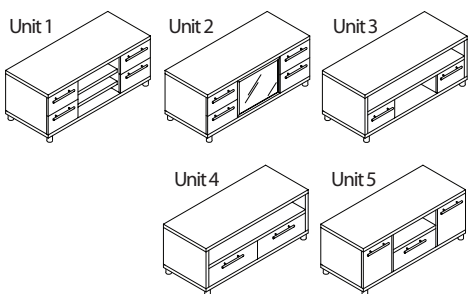

624 Camberwell Road, Camberwell 3124

tel 9889 4457

www.homeofficemadeeasy.com.au

ABN 90 093 021 795 ACN 093 021 795

PARAGON ENTERTAINMENT UNITS

JANUARY 2014

ENTERTAINMENT CREDENZA - 510mm Deep x 560mm High

		LENGTH										
		450mm	600mm	700mm	800mm	900mm	1000mm	1100mm	1200mm	1300mm	1400mm	1500mm
TYPE	1. Fixed Shelf											
	2. Adjustable Shelf											
	3. Glass Swing Doors											

STORAGE CREDENZA - 510mm Deep x 560mm High

		LENGTH										
		450mm	600mm	700mm	800mm	900mm	1000mm	1100mm	1200mm	1300mm	1400mm	1500mm
TYPE	1. Open Drawers											
	2. Swing Doors											
	3. DVD Drawers											

WALL MOUNTED SHELVES- 250mm Deep

		LENGTH										
		450mm	600mm	700mm	800mm	900mm	1000mm	1100mm	1200mm	1300mm	1400mm	1500mm
TYPE	1. Single Tier - 350mm High											
	2. Double Tier - 700mm High											
	3. Triple Tier - 1050mm High											

ALL IN ONE UNITS- 510mm Deep x 560mm High

		LENGTH						
		1200mm	1300mm	1400mm	1500mm	1600mm	1700mm	1800mm
TYPE	Unit 1							
	Unit 2							
	Unit 3							
	Unit 4							
	Unit 5							

WALL MOUNTING CHECK