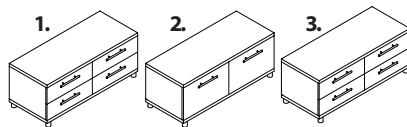

624 Camberwell Road, Camberwell 3124

tel 9889 4457

www.homeofficemadeeasy.com.au

ABN 90 093 021 795 ACN 093 021 795

PARAGON ENTERTAINMENT UNITS

JANUARY 2014

ENTERTAINMENT CREDENZA - 510mm Deep x 560mm High

		LENGTH										
		450mm	600mm	700mm	800mm	900mm	1000mm	1100mm	1200mm	1300mm	1400mm	1500mm
TYPE	1. Fixed Shelf											
	2. Adjustable Shelf											
	3. Glass Swing Doors											

STORAGE CREDENZA - 510mm Deep x 560mm High

		LENGTH										
		450mm	600mm	700mm	800mm	900mm	1000mm	1100mm	1200mm	1300mm	1400mm	1500mm
TYPE	1. Open Drawers											
	2. Swing Doors											
	3. DVD Drawers											

WALL MOUNTED SHELVES- 250mm Deep

		LENGTH										
		450mm	600mm	700mm	800mm	900mm	1000mm	1100mm	1200mm	1300mm	1400mm	1500mm
TYPE	1. Single Tier - 350mm High											
	2. Double Tier - 700mm High											
	3. Triple Tier - 1050mm High											

ALL IN ONE UNITS- 510mm Deep x 560mm High

		LENGTH						
		1200mm	1300mm	1400mm	1500mm	1600mm	1700mm	1800mm
TYPE	Unit 1							
	Unit 2							
	Unit 3							
	Unit 4							
	Unit 5							

WALL MOUNTING CHECK