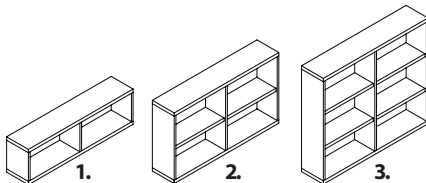

624 Camberwell Road, Camberwell 3124

tel 9889 4457

www.homeofficemadeeasy.com.au

ABN 90 093 021 795 ACN 093 021 795

PARAGON ENTERTAINMENT UNITS

JANUARY 2014

ENTERTAINMENT CREDENZA - 510mm Deep x 560mm High

		LENGTH										
		450mm	600mm	700mm	800mm	900mm	1000mm	1100mm	1200mm	1300mm	1400mm	1500mm
TYPE	1. Fixed Shelf											
	2. Adjustable Shelf											
	3. Glass Swing Doors											

STORAGE CREDENZA - 510mm Deep x 560mm High

		LENGTH										
		450mm	600mm	700mm	800mm	900mm	1000mm	1100mm	1200mm	1300mm	1400mm	1500mm
TYPE	1. Open Drawers											
	2. Swing Doors											
	3. DVD Drawers											

WALL MOUNTED SHELVES- 250mm Deep

		LENGTH										
		450mm	600mm	700mm	800mm	900mm	1000mm	1100mm	1200mm	1300mm	1400mm	1500mm
TYPE	1. Single Tier - 350mm High											
	2. Double Tier - 700mm High											
	3. Triple Tier - 1050mm High											