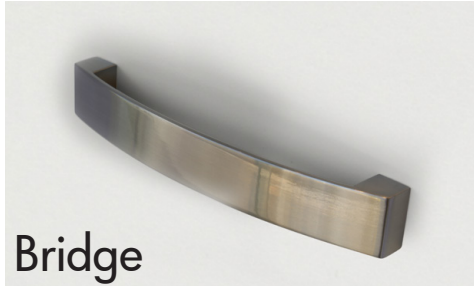

## ELEMENTS HANDLE CHART

# MELBOURNE

Bridge

Nickel Brush

Paragon Bar

Square Silver

Executive

Cascade

128mm Silver Bow