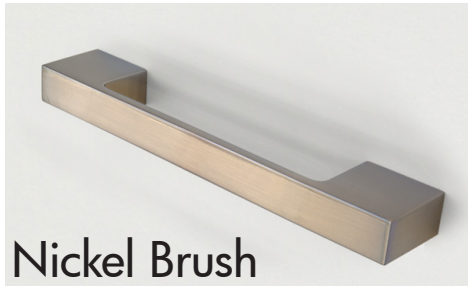

## ELEMENTS HANDLE CHART

# MELBOURNE

Bridge

Nickel Brush

Paragon Bar

Square Silver

Executive

Cascade

128mm Silver Bow