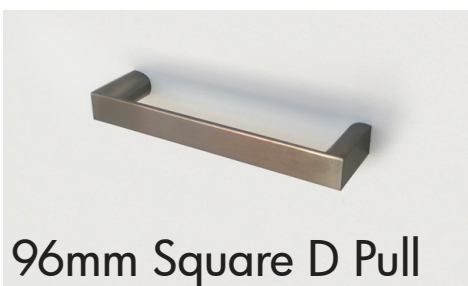

# MELBOURNE

Bridge

Nickel Brush

Paragon Bar

Square Silver

Executive

Cascade

128mm Silver Bow

128mm Black Bow

Football Knob

96mm Silver Bow

96mm Black Bow

Finger Pull

96mm Silver D Pull

96mm Square D Pull