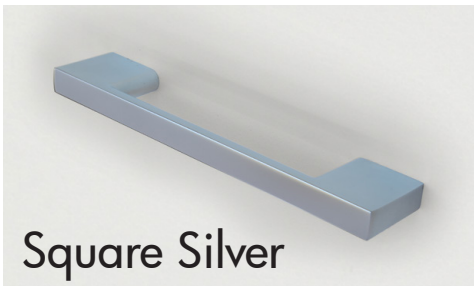

## ELEMENTS HANDLE CHART

# MELBOURNE

Bridge

Nickel Brush

Paragon Bar

Square Silver

Executive

Cascade

128mm Silver Bow