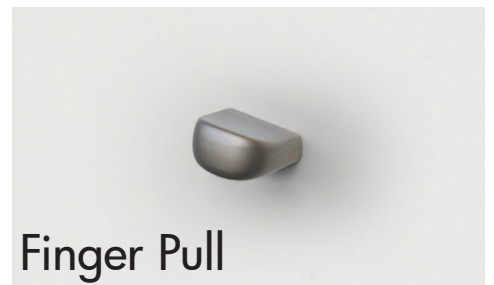

# MELBOURNE

Bridge

Nickel Brush

Paragon Bar

Square Silver

Executive

Cascade

128mm Silver Bow

128mm Black Bow

Football Knob

96mm Silver Bow

96mm Black Bow

Finger Pull

96mm Silver D Pull

96mm Square D Pull