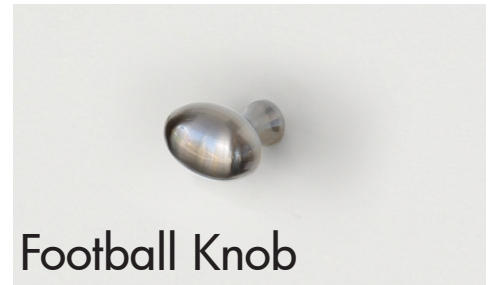

# MELBOURNE

Bridge

Nickel Brush

Paragon Bar

Square Silver

Executive

Cascade

128mm Silver Bow

128mm Black Bow

Football Knob

96mm Silver Bow

96mm Black Bow

Finger Pull

96mm Silver D Pull

96mm Square D Pull