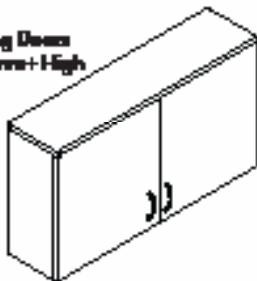

Wall Mounted Shelving 300/350D

		Length			
		450-600	700-900	1000-1200	1300-1800
Height	No Shelf	300			
		400			
		500			
	1x Adj Shelf	600			
		700			
		800			
	2x Adj Shelves	900			
		1000			
		1100			
	1200				

Wall Mounted Shelving with Doors 350D

Flipper Doors
300-600mm High

Swing Doors
500mm+ High

		Length			
		450-600	700-900	1000-1200	1300-1800
Height	No Shelf	300			
		400			
		500			
	1x Adj Shelf	600			
		700			
		800			
	2x Adj Shelves	900			
		1000			
		1100			
	1200				